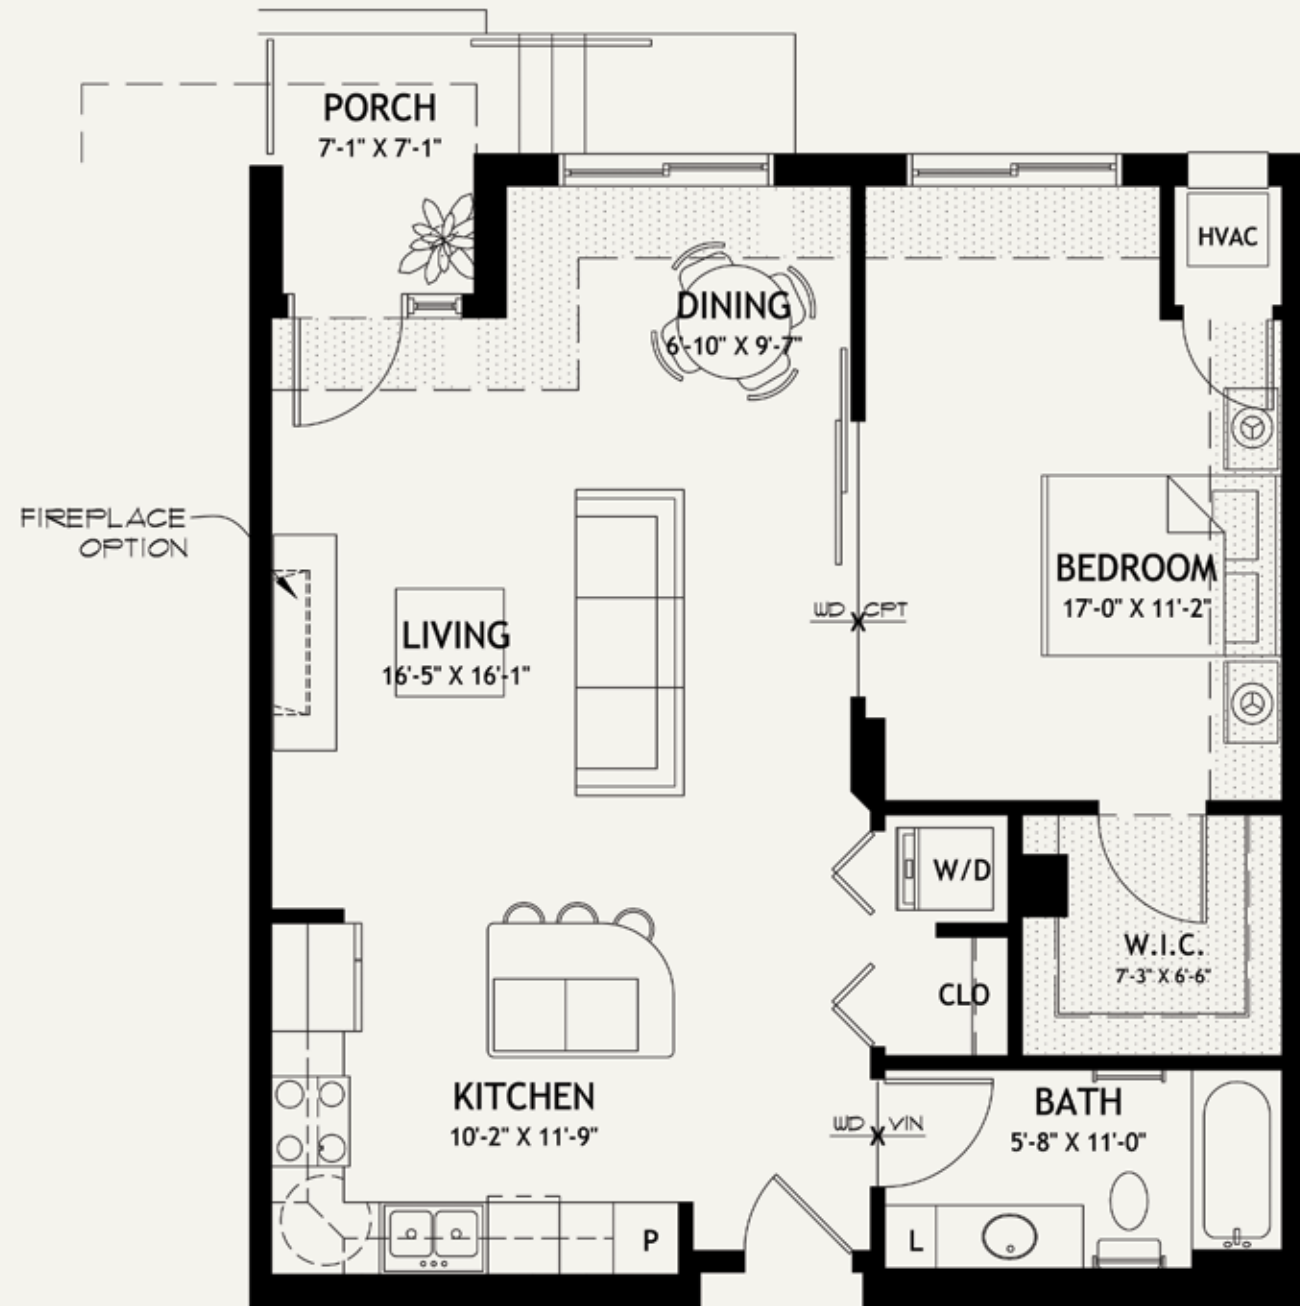

Unit Plan:

Paelelington

1 Bedroom
1 Bathroom
819 SF
46 SF Porch

Olin Crossings

Level 1

Level 2,3,4