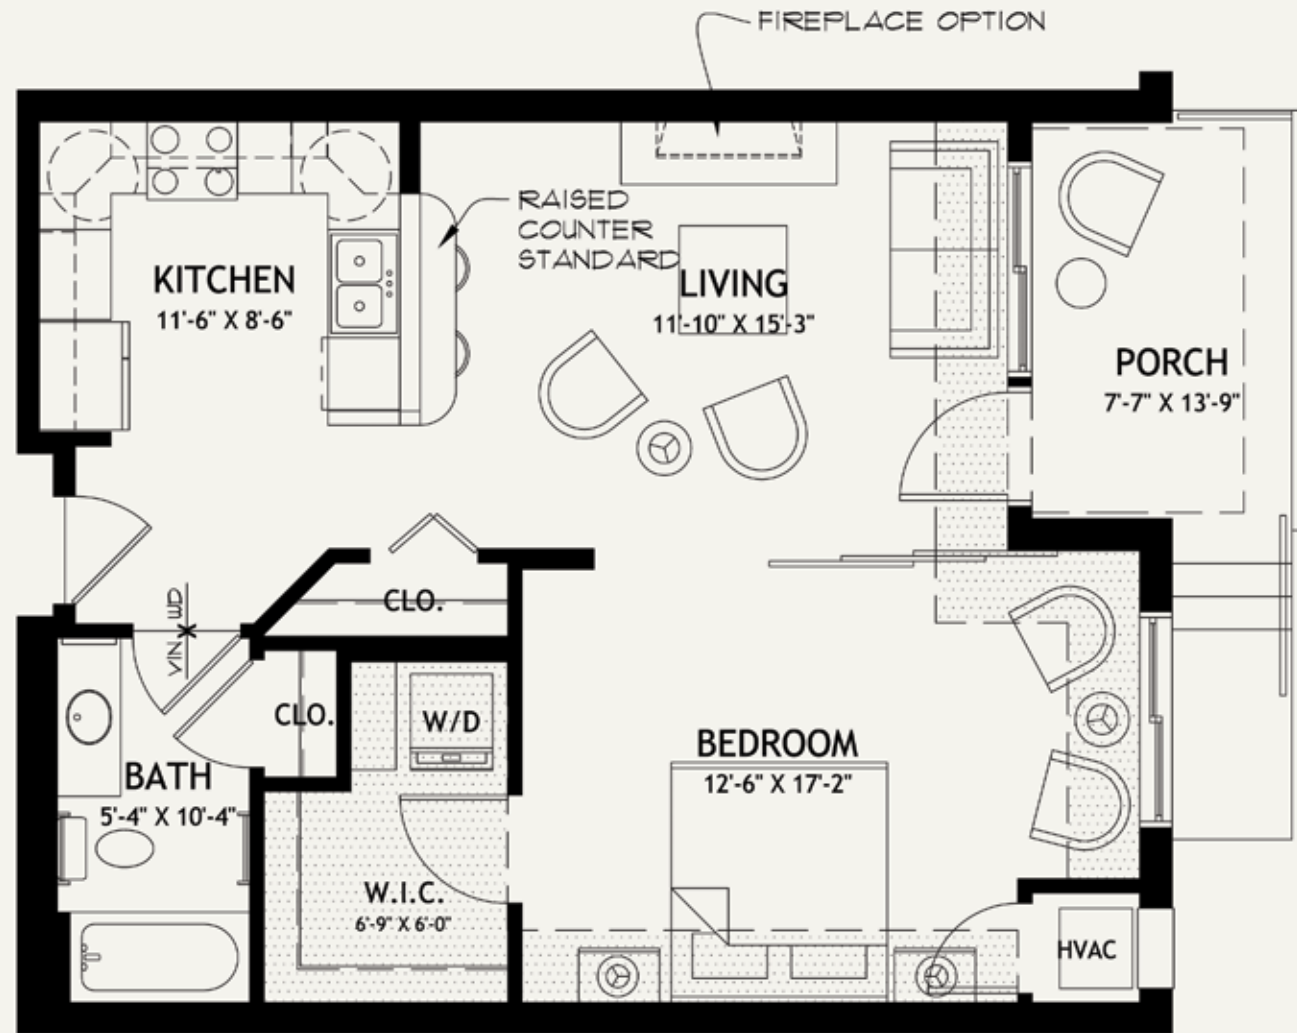

Unit Plan:

Ashby
(Walk Up)

1 Bedroom
1 Bathroom
693 SF
88 SF Porch

Olin Crossings

Level 1

Level 2,3,4