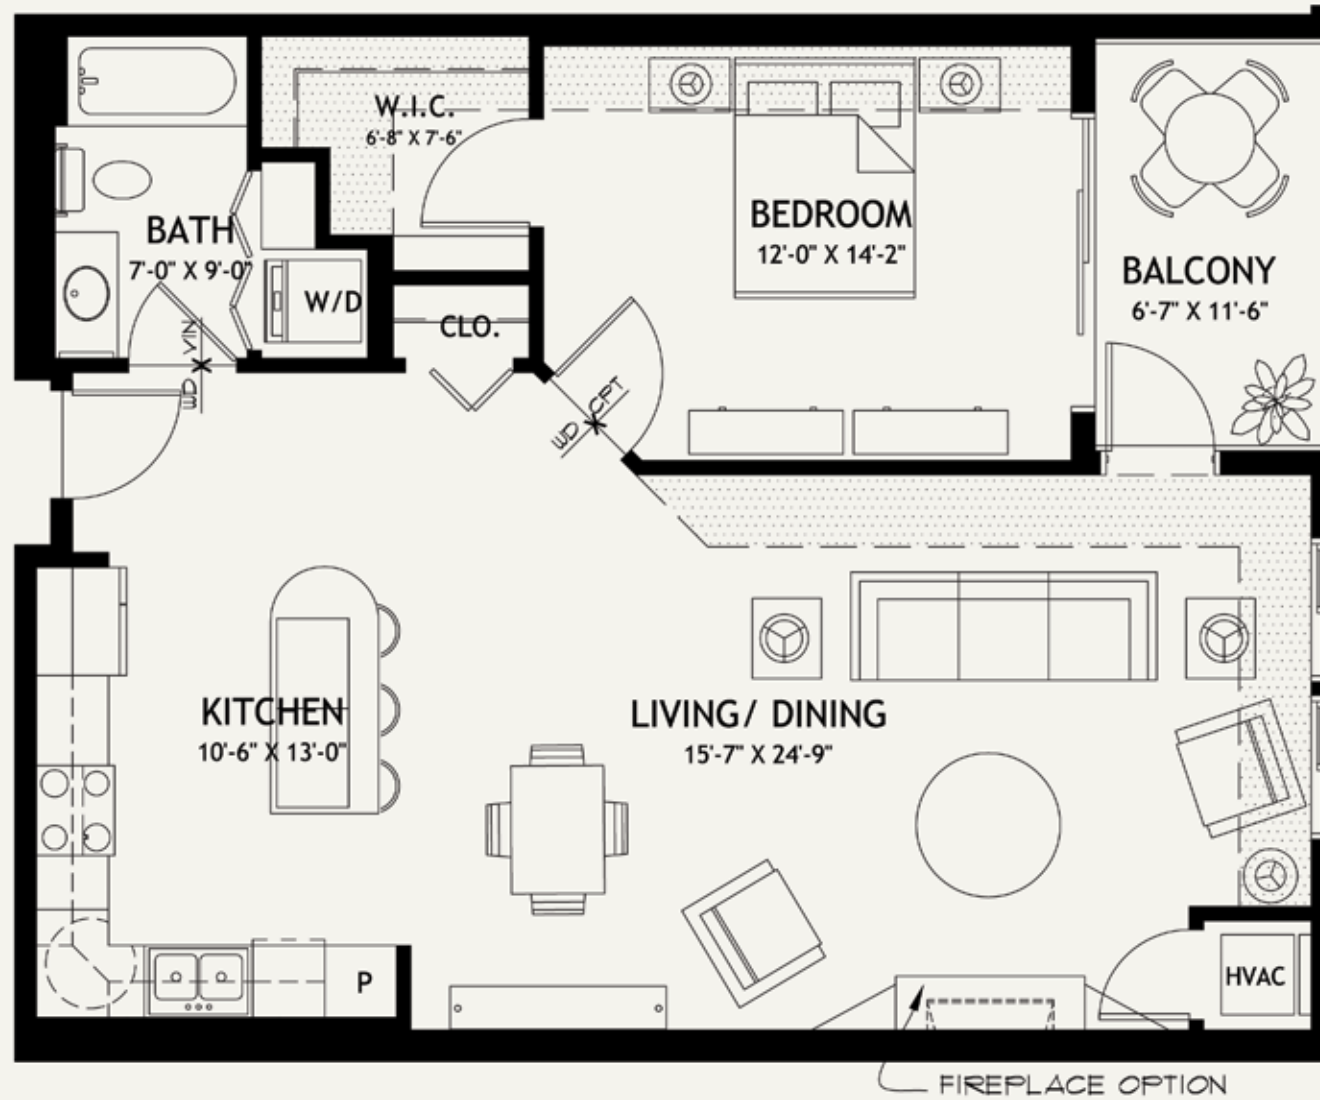

Unit Plan:

*Westminster*

1 Bedroom

1 Bathroom

878 SF

78 SF Balcony

*Olin Crossings*

Level 1

Level 2,3,4